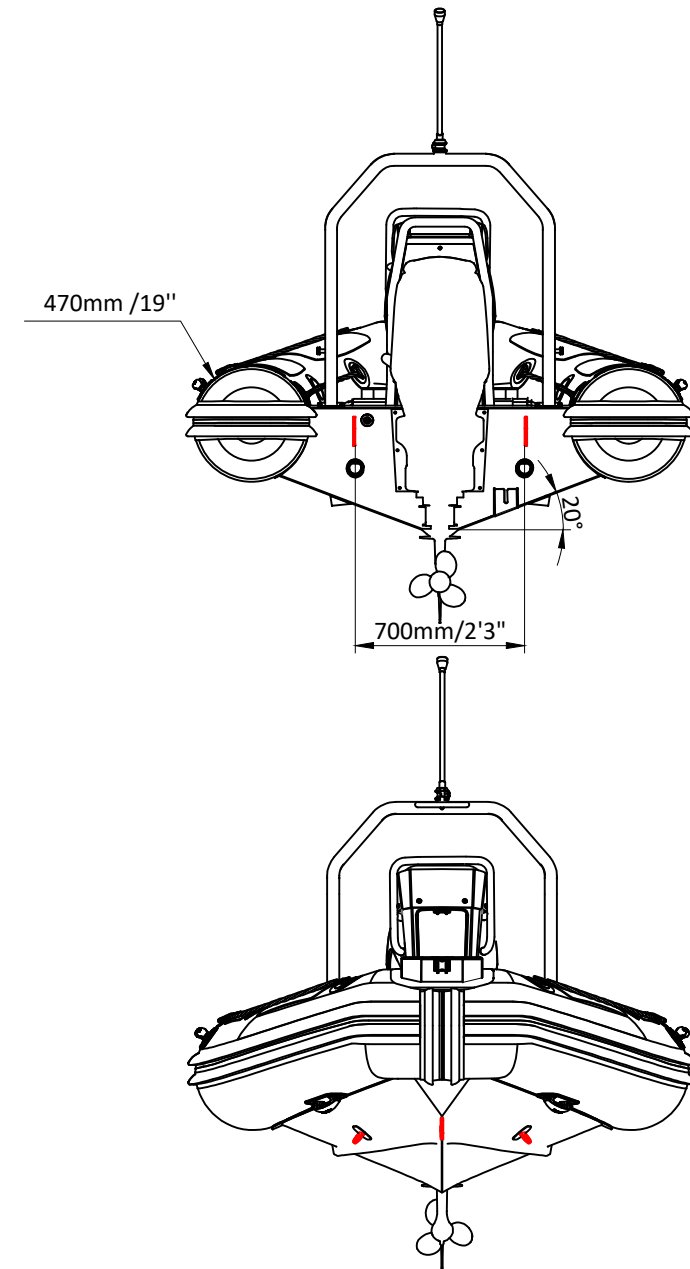

PATROL 420BS

SPECIFICATIONS

SPECIFICATIONS AND MAXIMUM CAPACITIES (Subject to change without notice. Tolerances: Dimensions ±2.5% Weight ±5%) Note: red means lifting eyes.

MODEL	ISO 6185 PART	ISO 6185	Passenger		#	Crew		Shaft	Outboard Engine				Sundeck		Tow post		Rollbar		Fuel tank Capacity		Wet Weight (Approximate) 60HP (44.76KW) +Fuel		AIR CHAMBERS	Pressure			
			KG	LB		KG	LB		Max power	Max weight	KG	LB	KG	LB	KG	LB	L	GAL	KG	LB	PSI	BAR					
									KW	HP	KG	LB															
PA420BS	3	C	760	1676	8	600	1323	L	44.76	60	125	276	252	556	/	/	19	41.88	11	25	55	14.5	417	919	4	3.63	0.25

Boat weight includes: JC1200 console

2025V1