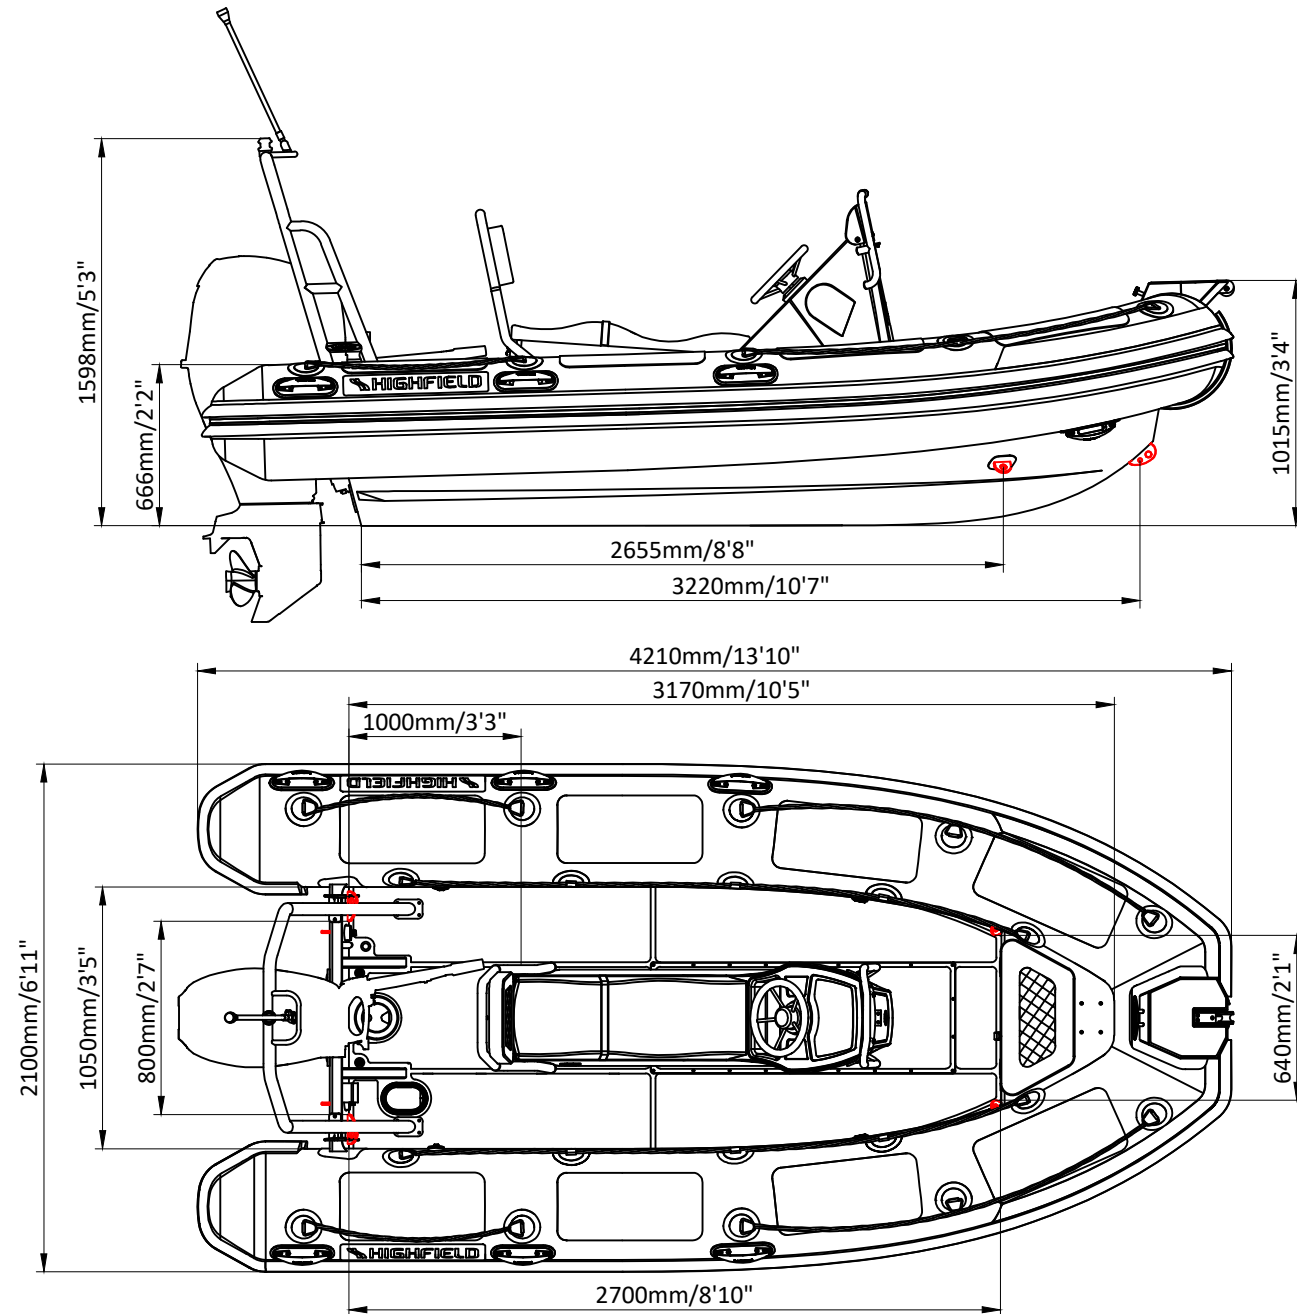

PATROL 420BS

SPECIFICATIONS

SPECIFICATIONS AND MAXIMUM CAPACITIES (Subject to change without notice. Tolerances: Dimensions ±2.5% Weight ±5%) Note: red means lifting eyes.

MODEL	ISO 6185 PART	ISO 6185	Passenger		#	Crew		Shaft	Outboard Engine				Sundeck		Tow post		Rollbar		Fuel tank Capacity		Wet Weight (Approximate) 60HP (44.76KW) +Fuel		AIR CHAMBERS	Pressure			
			KG	LB		KG	LB		Max power	Max weight	KG	LB	KG	LB	KG	LB	L	GAL	KG	LB	PSI	BAR					
									KW	HP	KG	LB															
PA420BS	3	C	760	1676	8	600	1323	L	44.76	60	125	276	252	556	/	/	19	41.88	11	25	55	14.5	417	919	4	3.63	0.25

Boat weight includes: JC1200 console

2025V1